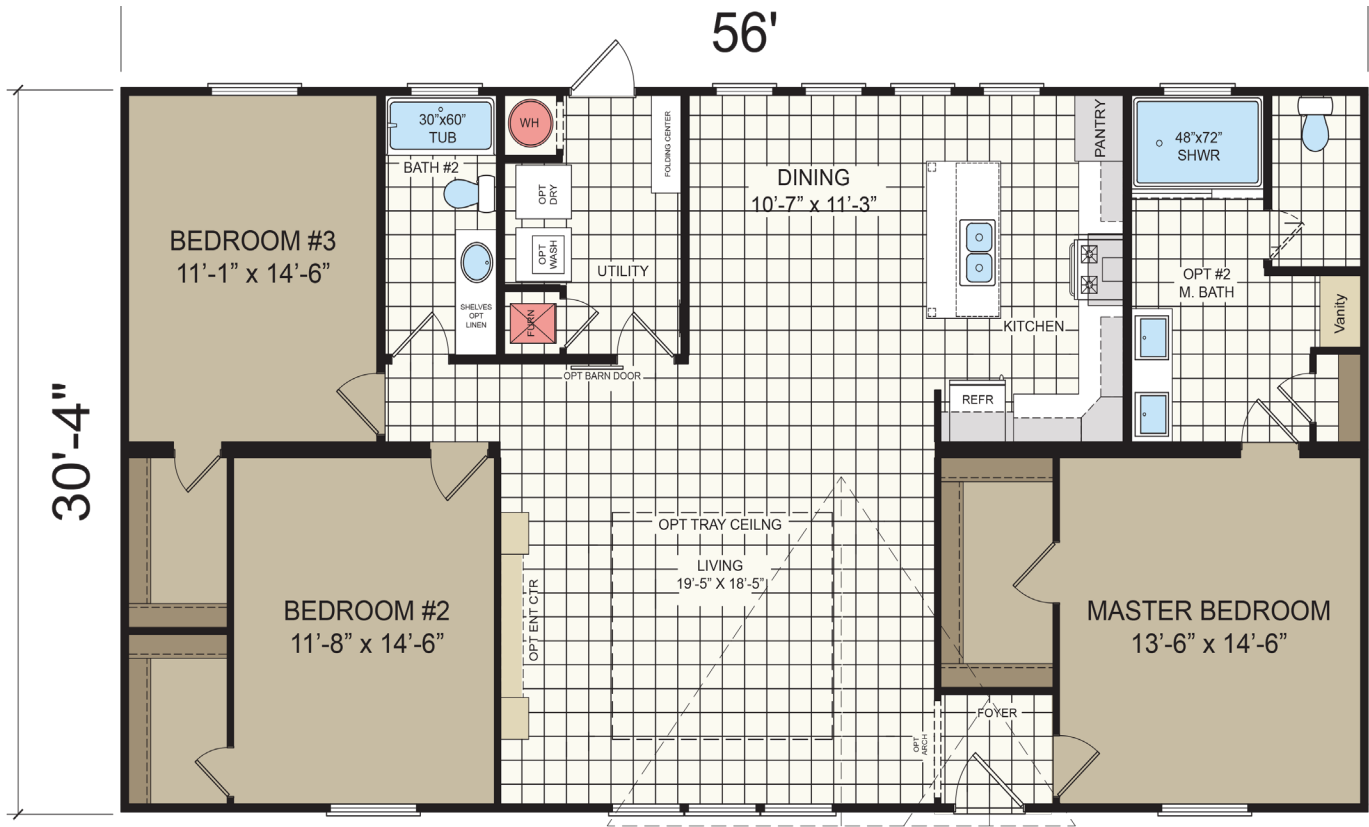

TE3256L - 3 Bed - 2 Bath - 1,699 sq ft. - 32' x 56'

Call today to schedule an appointment

**855-550-6550**